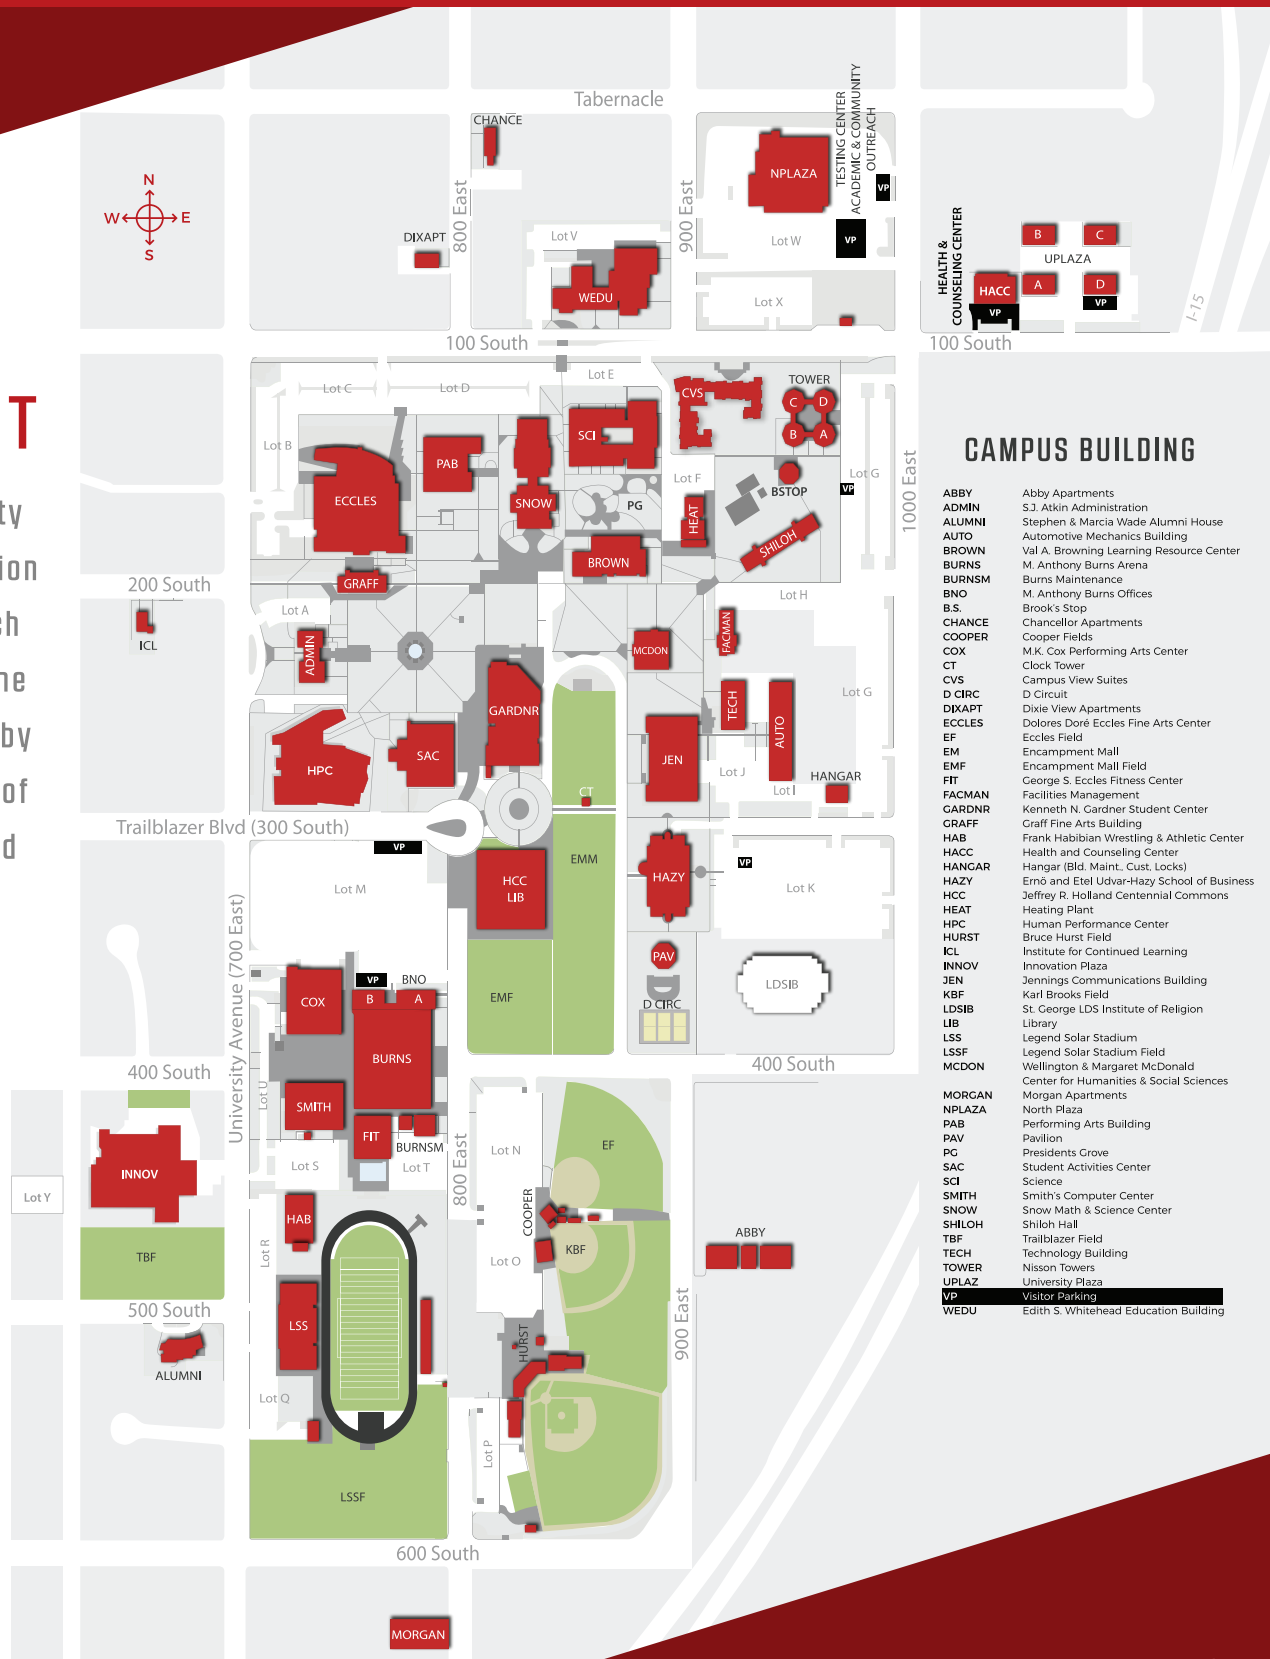

CAMPUS BUILDING

- ABBY Abby Apartments
- ADMIN S.J. Atkin Administration
- ALUMNI Stephen & Marcia Wade Alumni House
- AUTO Automotive Mechanics Building
- BROWN Val A. Browning Learning Resource Center
- BURNS M. Anthony Burns Arena
- BURNSM Burns Maintenance
- BNO M. Anthony Burns Offices
- B.S. Brook's Stop
- CHANCE Chancellor Apartments
- COOPER Cooper Fields
- COX M.K. Cox Performing Arts Center
- CT Clock Tower
- CVS Campus View Suites
- D CIRC D Circuit
- DIXAPT Dixie View Apartments
- ECCLES Dolores Doré Eccles Fine Arts Center
- EF Eccles Field
- EM Encampment Mall
- EMF Encampment Mall Field
- FIT George S. Eccles Fitness Center
- FACMAN Facilities Management
- GARDNR Kenneth N. Gardner Student Center
- GRAFF Graff Fine Arts Building
- HAB Frank Habibian Wrestling & Athletic Center
- HACC Health and Counseling Center
- HANGAR Hangar (Bld. Maint. Cust. Locks)
- HAZY Ernő and Etel Udvar-Hazy School of Business
- HCC Jeffrey R. Holland Centennial Commons
- HEAT Heating Plant
- HPC Human Performance Center
- HURST Bruce Hurst Field
- ICL Institute for Continued Learning
- INNOV Innovation Plaza
- JEN Jennings Communications Building
- KBF Karl Brooks Field
- LDSIB St. George LDS Institute of Religion Library
- LIB Library
- LSS Legend Solar Stadium
- LSSF Legend Solar Stadium Field
- MCDON Wellington & Margaret McDonald Center for Humanities & Social Sciences
- MORGAN Morgan Apartments
- NPLAZA North Plaza
- PAB Performing Arts Building
- PAV Pavilion
- PG Presidents Grove
- SAC Student Activities Center
- SCI Science
- SMITH Smith's Computer Center
- SNOW Snow Math & Science Center
- SHILOH Shiloh Hall
- TBF Trailblazer Field
- TECH Technology Building
- TOWER Nissan Towers
- UPLAZ University Plaza
- VP Visitor Parking
- WEDU Edith S. Whitehead Education Building